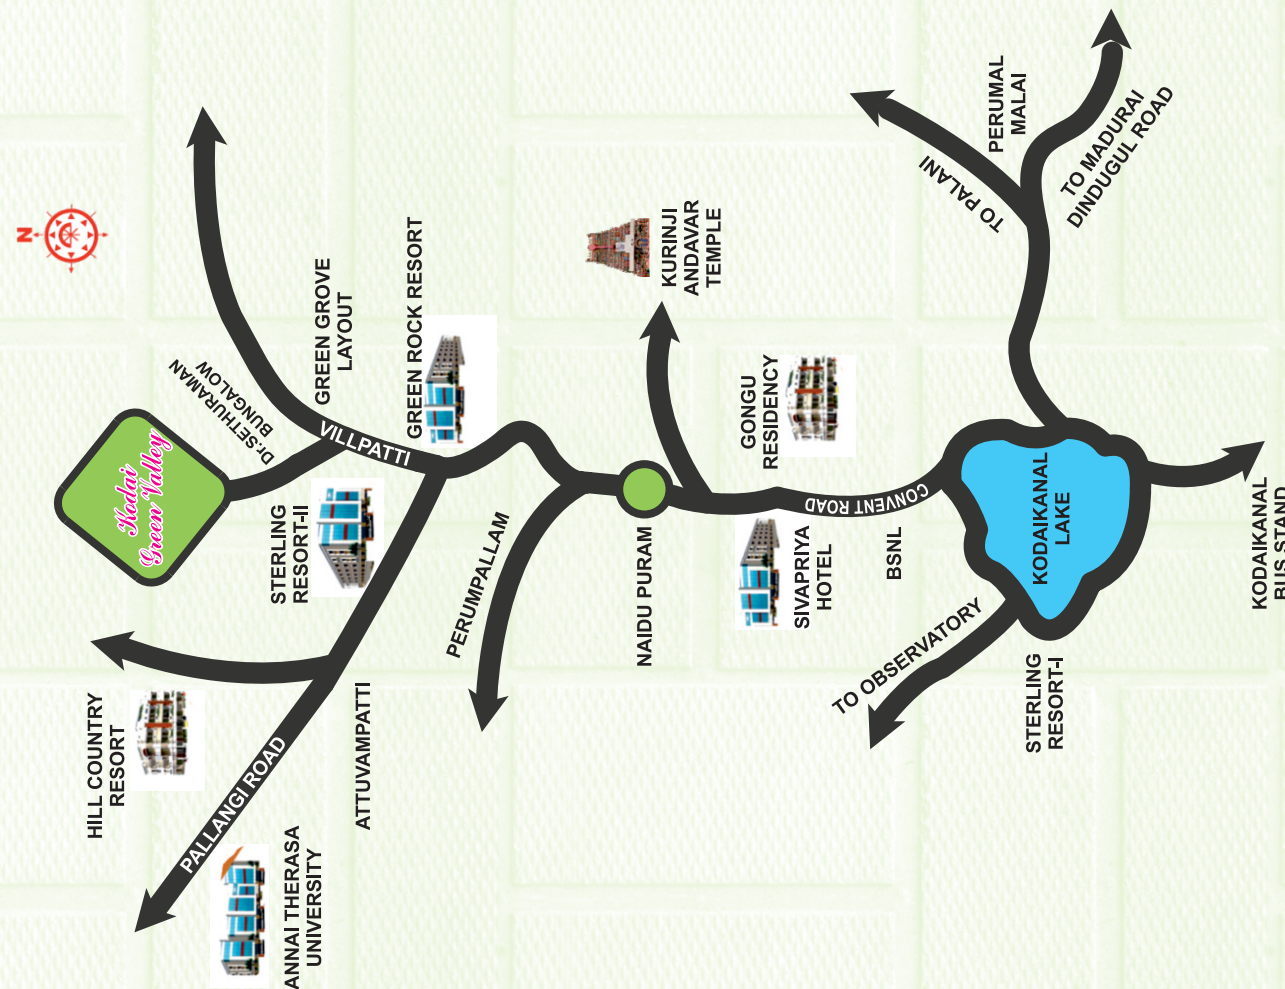

KODAI GREEN VALLEY

KEY PLAN
Not to Scale